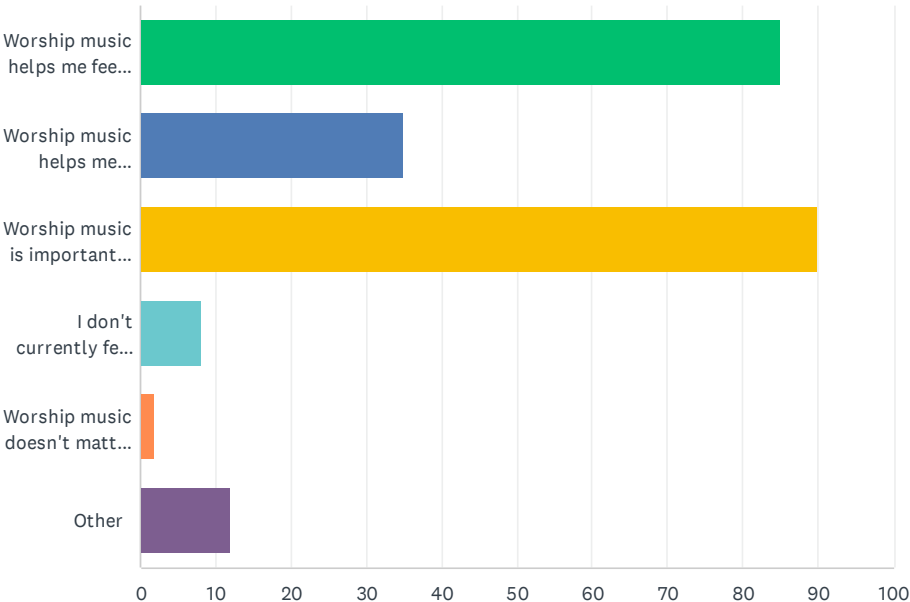

Q5 Please check all the below statements that apply to you.

Answered: 101 Skipped: 0

ANSWER CHOICES	RESPONSES	
Worship music helps me feel a deeper connection to God	84.16%	85
Worship music helps me understand the stories and concepts in Scripture	34.65%	35
Worship music is important to me during the service	89.11%	90
I don't currently feel a connection to the worship music	7.92%	8
Worship music doesn't matter to me during the service	1.98%	2
Other	11.88%	12
Total Respondents: 101