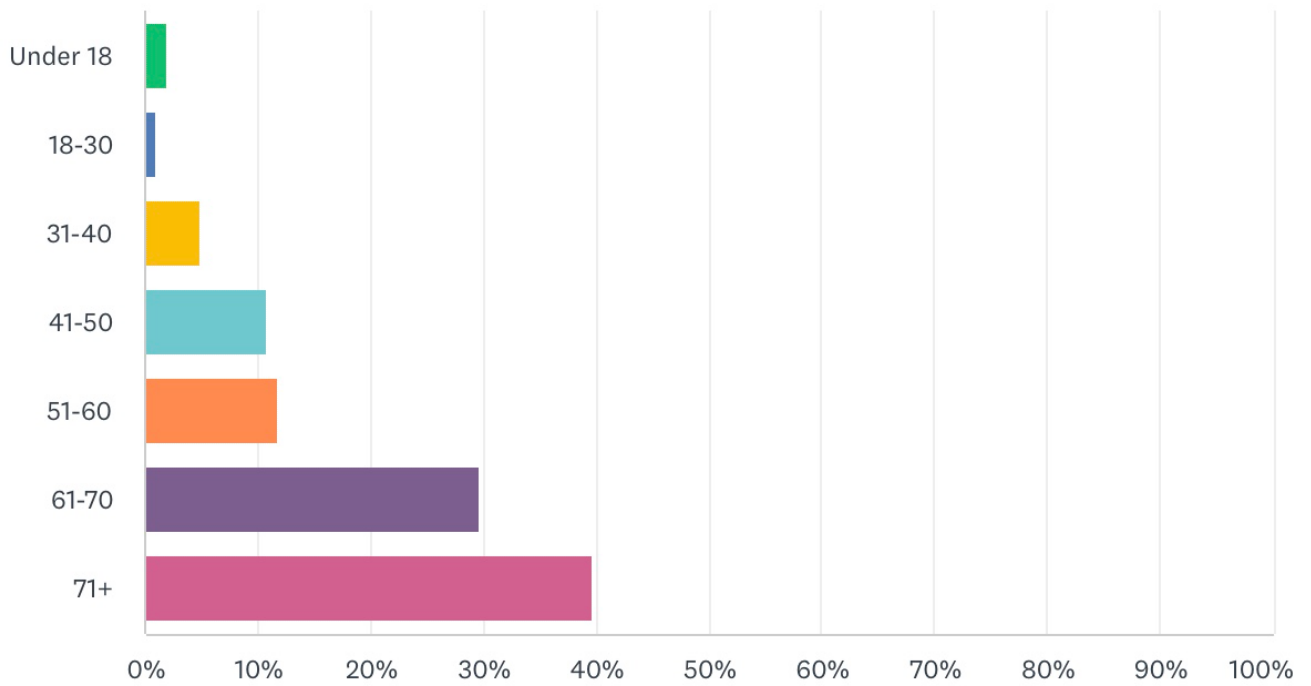

St. Anne's 2023 Music Director Search Congregational Survey Results

What is your age?

Answered: 101 Skipped: 0

ANSWER CHOICES	RESPONSES	
Under 18	1.98%	2
18-30	0.99%	1
31-40	4.95%	5
41-50	10.89%	11
51-60	11.88%	12
61-70	29.70%	30
71+	39.60%	40
TOTAL		101

How long have you attended at St. Anne's?

Answered: 101 Skipped: 0

ANSWER CHOICES	RESPONSES
Less than a year	6.93% 7
1-5 years	8.91% 9
6-10 years	18.81% 19
11-20 years	22.77% 23
20+ years	42.57% 43
TOTAL	101