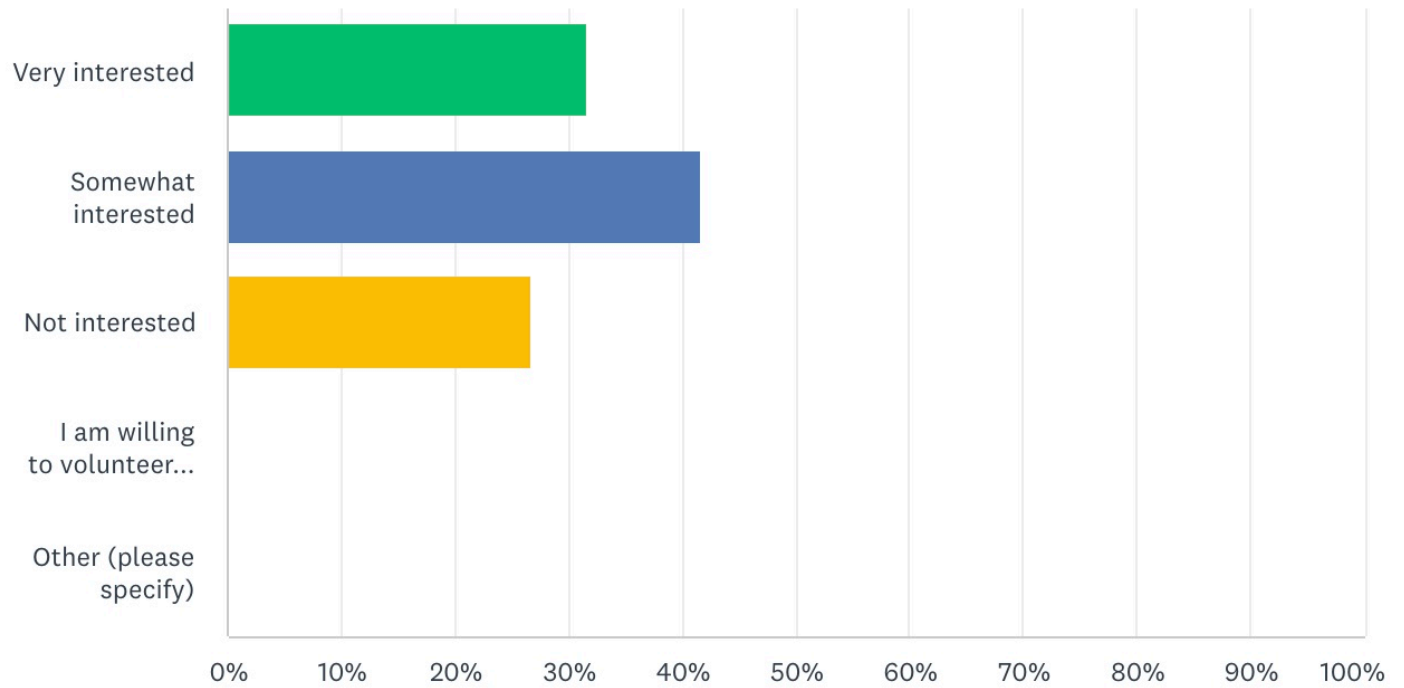

Q9 Would you be interested in additional children's music programs, such as children's choir, handbell choir and/or other musical events?

ANSWER CHOICES	RESPONSES
Very interested	31.68% 32
Somewhat interested	41.58% 42
Not interested	26.73% 27
I am willing to volunteer to help. Please add your contact info in last question of the survey.	0.00% 0
Other (please specify)	0.00% 0
TOTAL	101