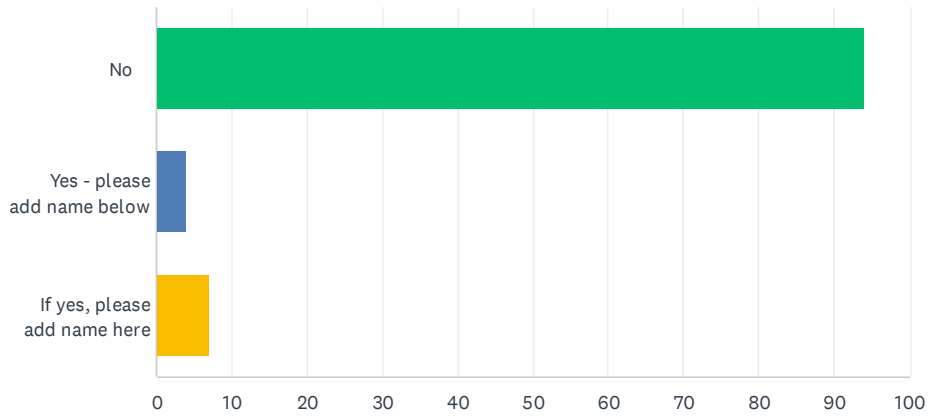

Q10 Would you be willing to volunteer to help the Children's music programs?

Answered: 101 Skipped: 0

QUIZ STATISTICS

Percent Correct	Average Score	Standard Deviation	Difficulty
0%	1.0/2.0 (50%)	0.00	1/1

ANSWER CHOICES	SCORE	RESPONSES
✓ No	1/2	93.07% 94
✓ Yes - please add name below	1/2	3.96% 4
If yes, please add name here	--	6.93% 7
Total Respondents: 101