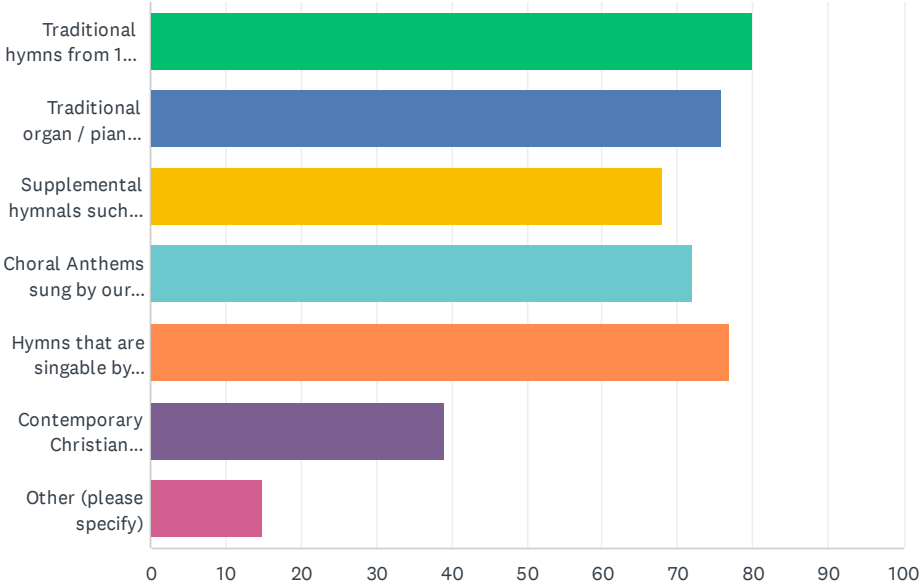

Q6 What variety of music do you enjoy during worship services? (Check all that apply).

Answered: 101 Skipped: 0

ANSWER CHOICES	RESPONSES	
Traditional hymns from 1982 Hymnal	79.21%	80
Traditional organ / piano music	75.25%	76
Supplemental hymnals such as LEVAS, WLP, Taize'	67.33%	68
Choral Anthems sung by our choir	71.29%	72
Hymns that are singable by most congregants	76.24%	77
Contemporary Christian Praise Music	38.61%	39
Other (please specify)	14.85%	15
Total Respondents: 101