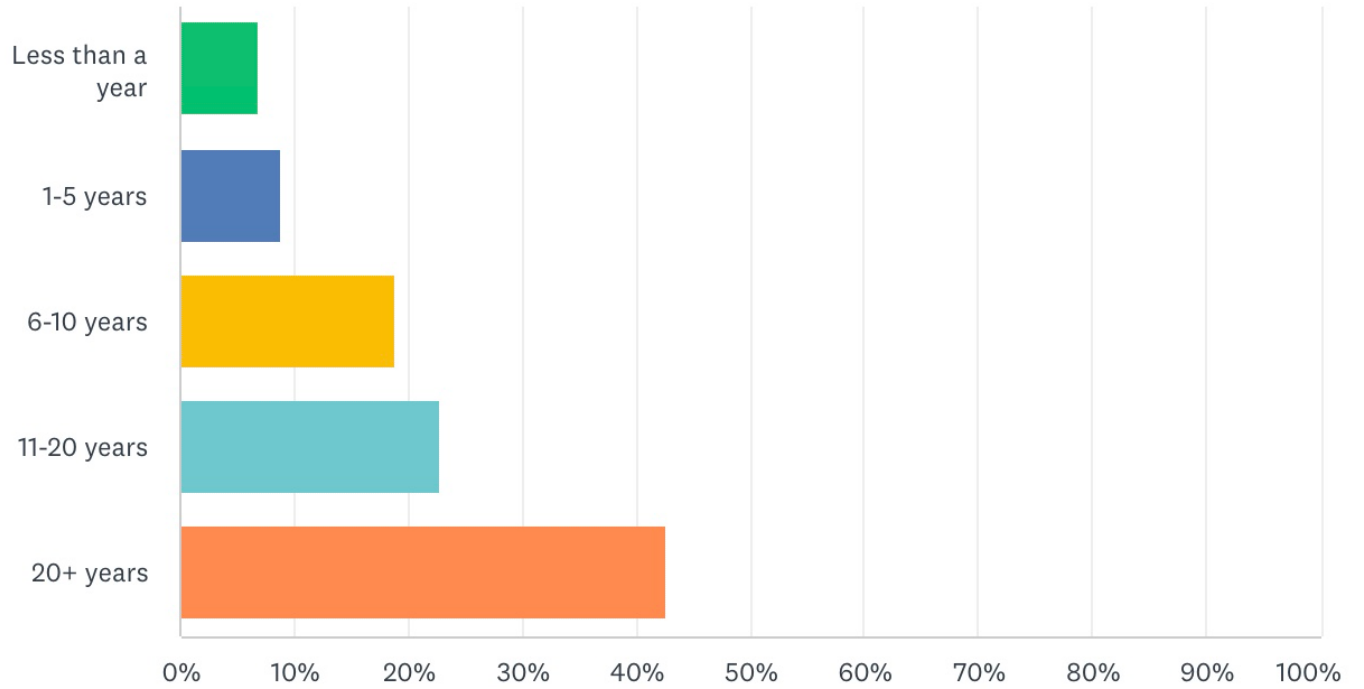

How long have you attended at St. Anne's?

Answered: 101 Skipped: 0

ANSWER CHOICES	RESPONSES
Less than a year	6.93% 7
1-5 years	8.91% 9
6-10 years	18.81% 19
11-20 years	22.77% 23
20+ years	42.57% 43
TOTAL	101