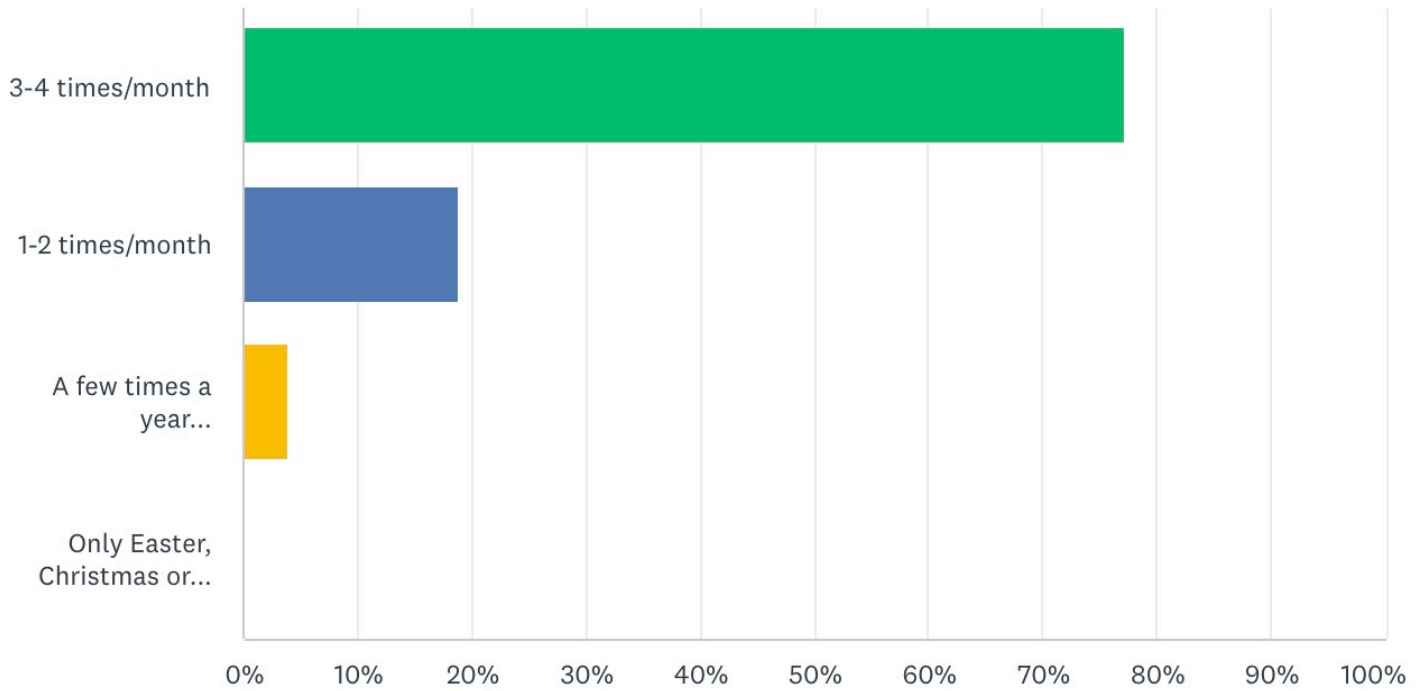

Which worship service do you usually attend?

Answered: 101 Skipped: 0

ANSWER CHOICES	RESPONSES	
8:00 AM	13.86%	14
10:00 AM	79.21%	80
10:00 AM online streaming	6.93%	7
TOTAL		101

Including tuning in online, how often do you attend St. Anne services?

Answered: 101 Skipped: 0

ANSWER CHOICES	RESPONSES	
3-4 times/month	77.23%	78
1-2 times/month	18.81%	19
A few times a year sporadically	3.96%	4
Only Easter, Christmas or special events	0.00%	0
TOTAL		101