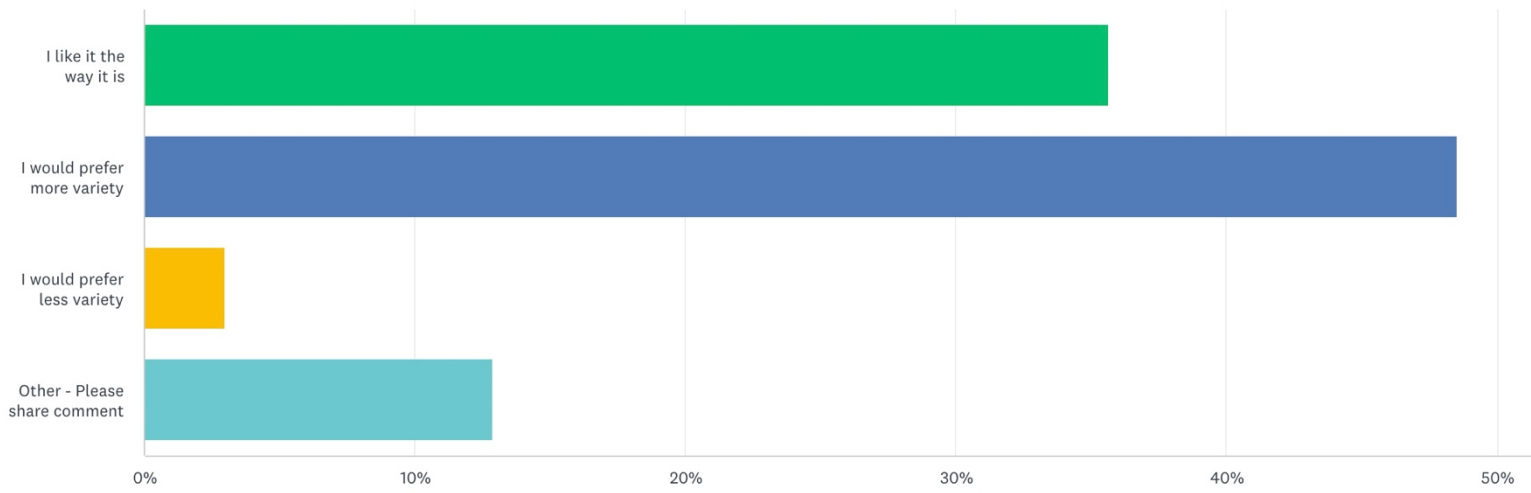

Would you like to see a greater variety of musical styles incorporated into worship services?

Answered: 101 Skipped: 0

ANSWER CHOICES	RESPONSES
I like it the way it is	35.64% 36
I would prefer more variety	48.51% 49
I would prefer less variety	2.97% 3
Other - Please share comment	12.87% 13
TOTAL	101