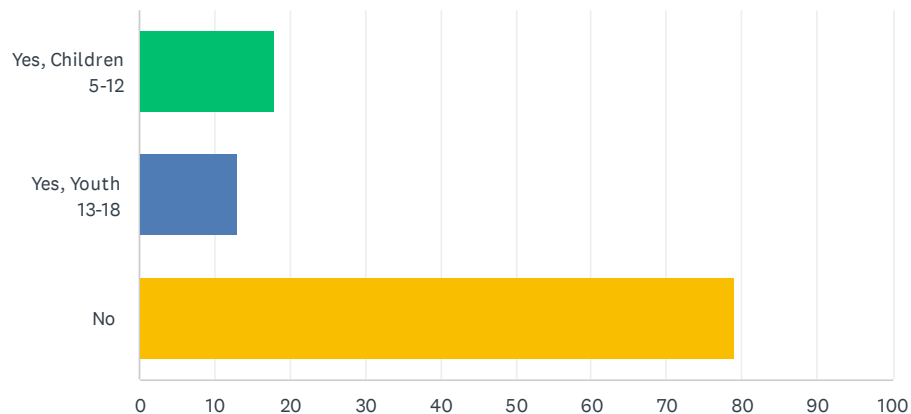

Q8 Do you have children (5-12 years of age) or youth (13-18 years old) in your family that regularly attend St. Anne's? Select all that apply.

Answered: 101 Skipped: 0

ANSWER CHOICES	RESPONSES
Yes, Children 5-12	17.82% 18
Yes, Youth 13-18	12.87% 13
No	78.22% 79
Total Respondents: 101