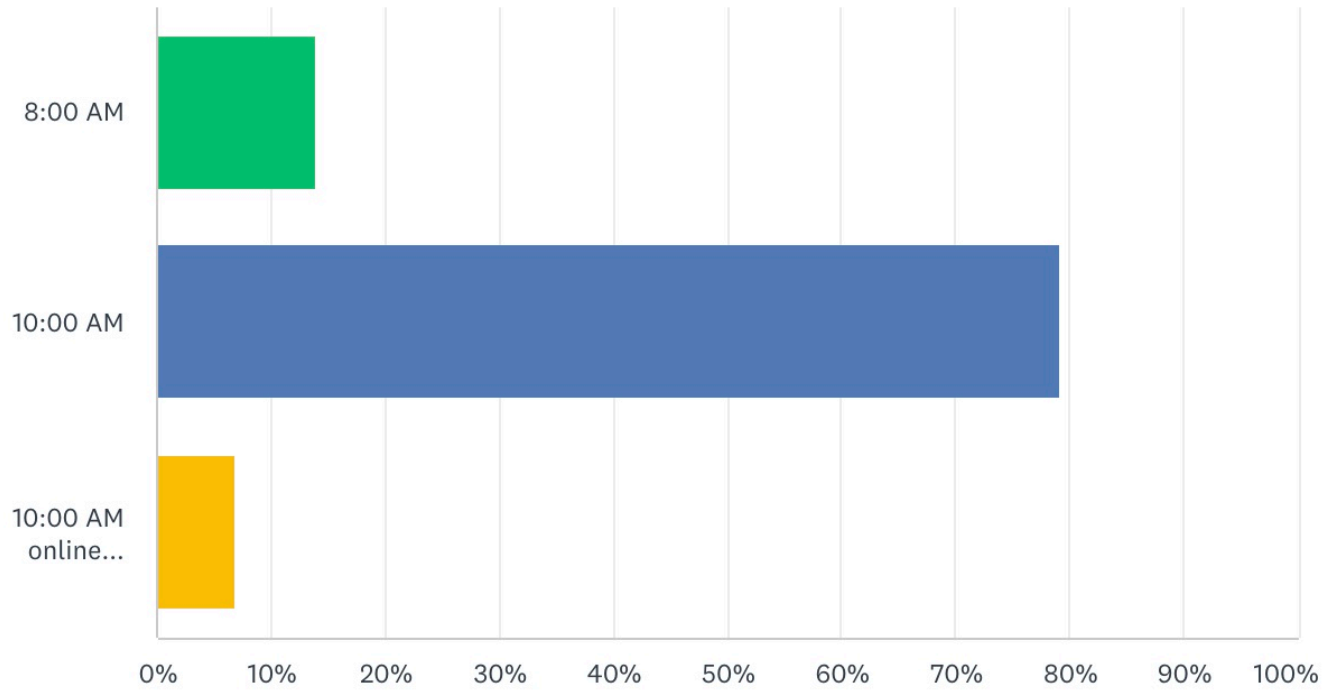

Which worship service do you usually attend?

Answered: 101 Skipped: 0

ANSWER CHOICES	RESPONSES	
8:00 AM	13.86%	14
10:00 AM	79.21%	80
10:00 AM online streaming	6.93%	7
TOTAL		101